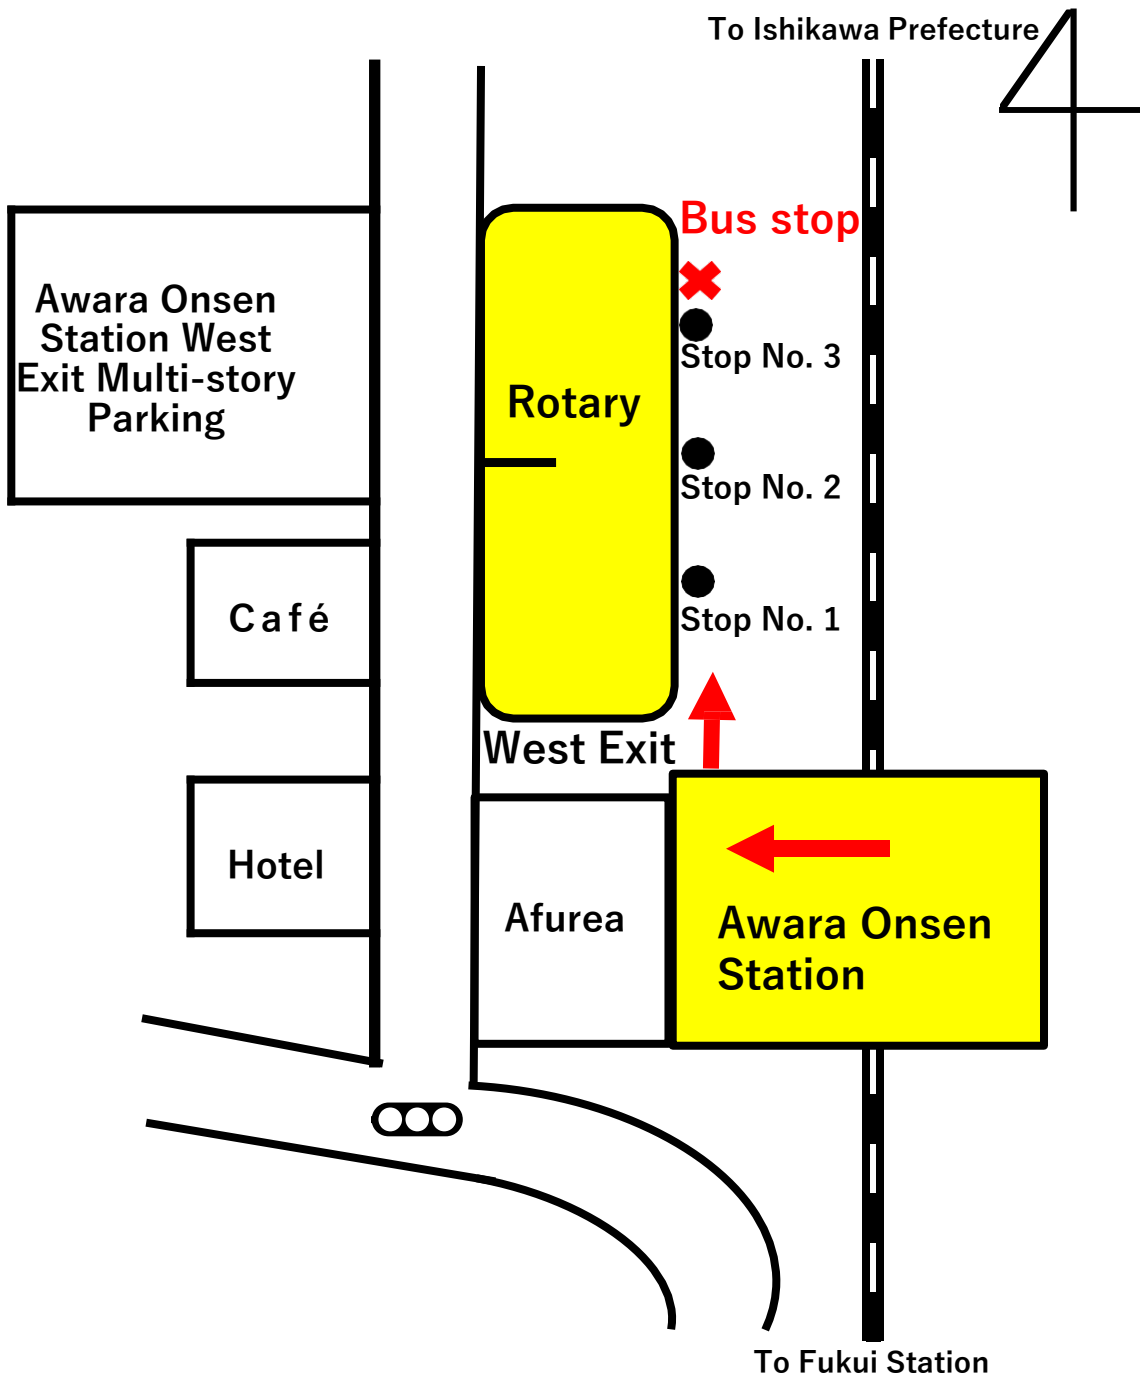

JR Awara Onsen Station Bus Stop

- ① Exit the ticket gate and proceed to the right (West Exit), then go down to the 1st floor.
- ② Go north and go to the bus stop towards the back the rotary